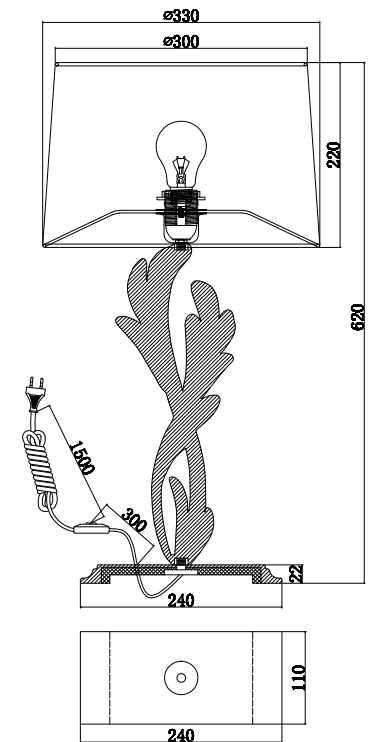

Instruction

Z004TL-01G

1 x E27 (40W)

Model: Z004TL-01G
Collection: Table & Floor

Table Lamps