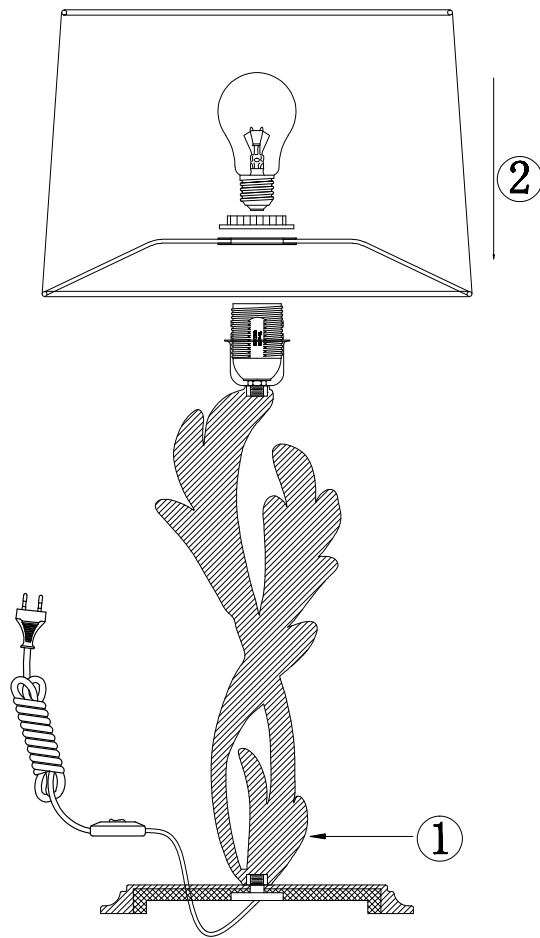

Instruction

Z004TL-01G

1 x E27 (40W)

Model: Z004TL-01G
Collection: Table & Floor

Table Lamps