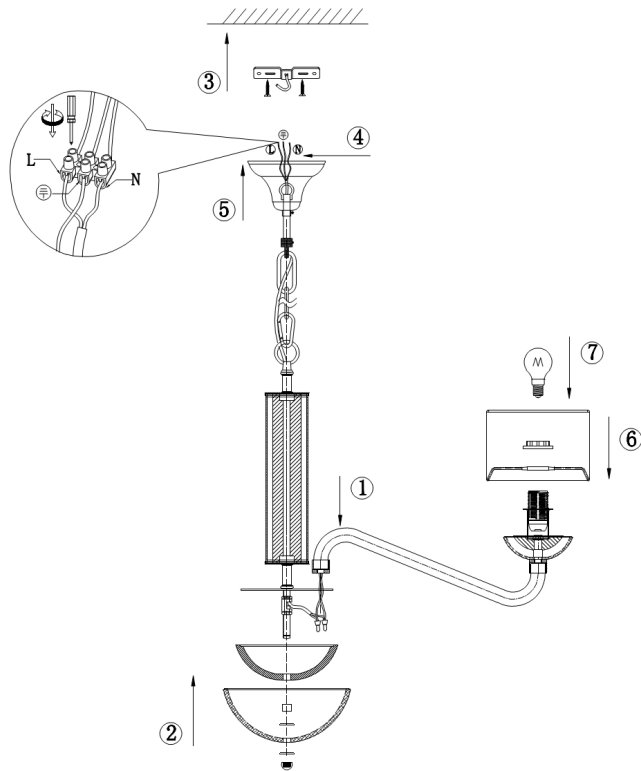

Instruction

Collection: ELEGANT
Series: MARYLAND
Model: ARM526PL-08GR
Ceiling

8 x E14 (40W)

MAYTONI
DECORATIVE LIGHTING

www.maytoni.de