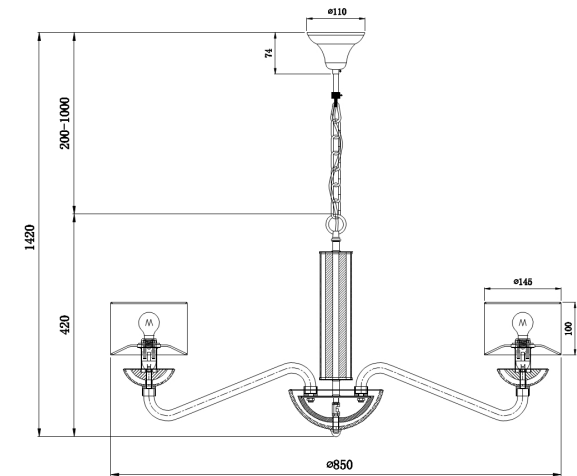

Instruction

Collection: ELEGANT
Series: MARYLAND
Model: ARM526PL-08GR
Ceiling

8 x E14 (40W)

MAYTONI
DECORATIVE LIGHTING

www.maytoni.de