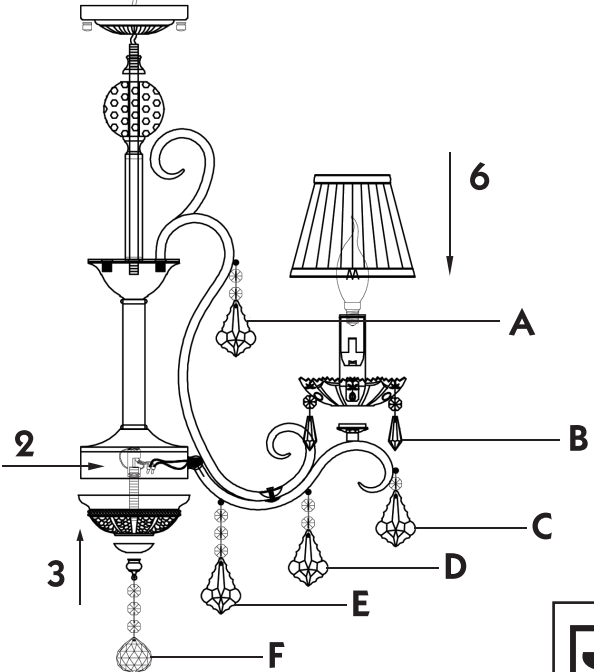

Instruction

Collection: Elegant
 Series: Triumph
 Model: ARM288-05-G
 Suspended

- A = 5
- B = 20
- C = 5
- D = 5
- E = 5
- F = 1

 5 x E14 (40w)

MAYTONI
 DECORATIVE LIGHTING

www.maytoni.de