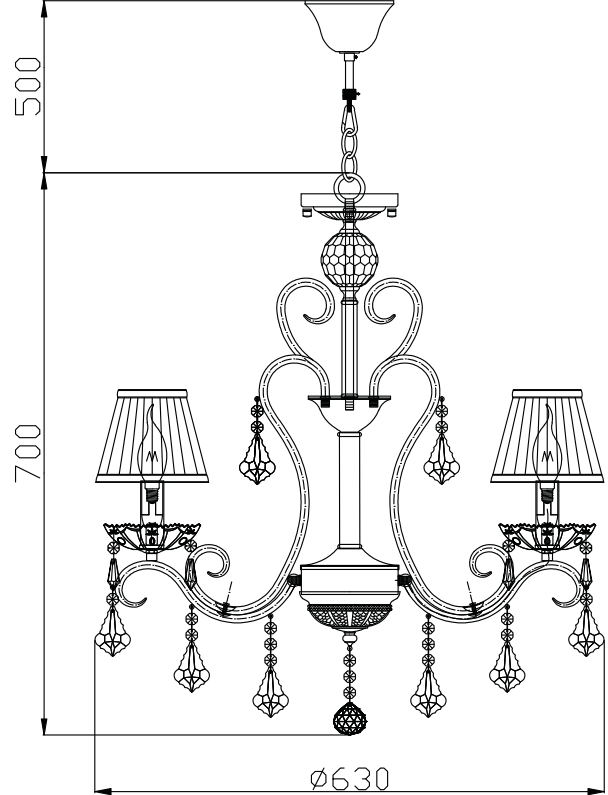

Instruction

Collection: Elegant
 Series: Triumph
 Model: ARM288-05-G
 Suspended

- A = 5
- B = 20
- C = 5
- D = 5
- E = 5
- F = 1

 5 x E14 (40w)

MAYTONI
 DECORATIVE LIGHTING

www.maytoni.de