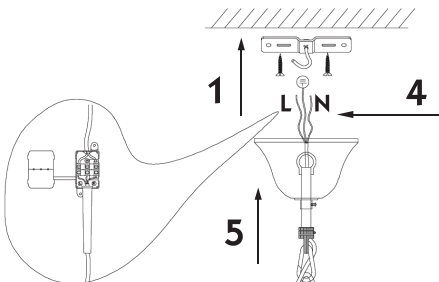

Instruction

Collection: Elegant
 Series: Triumph
 Model: ARM288-05-G
 Suspended

- A = 5
- B = 20
- C = 5
- D = 5
- E = 5
- F = 1

 5 x E14 (40w)

MAYTONI
 DECORATIVE LIGHTING

www.maytoni.de