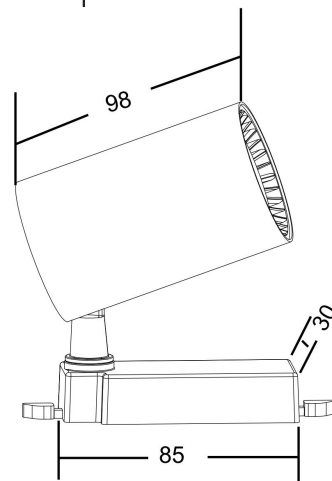

## Instruction

TR003-1-6W4K-W

MAX 6W  
500 Lumen

Model: TR003-1-6W4K-W  
Collection: Single phase track

Track light