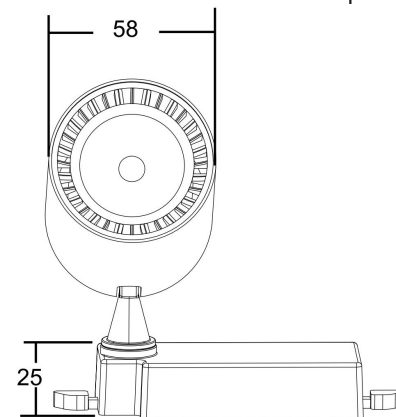

## Instruction

TR003-1-6W4K-W

MAX 6W  
500 Lumen

Model: TR003-1-6W4K-W  
Collection: Single phase track

Track light